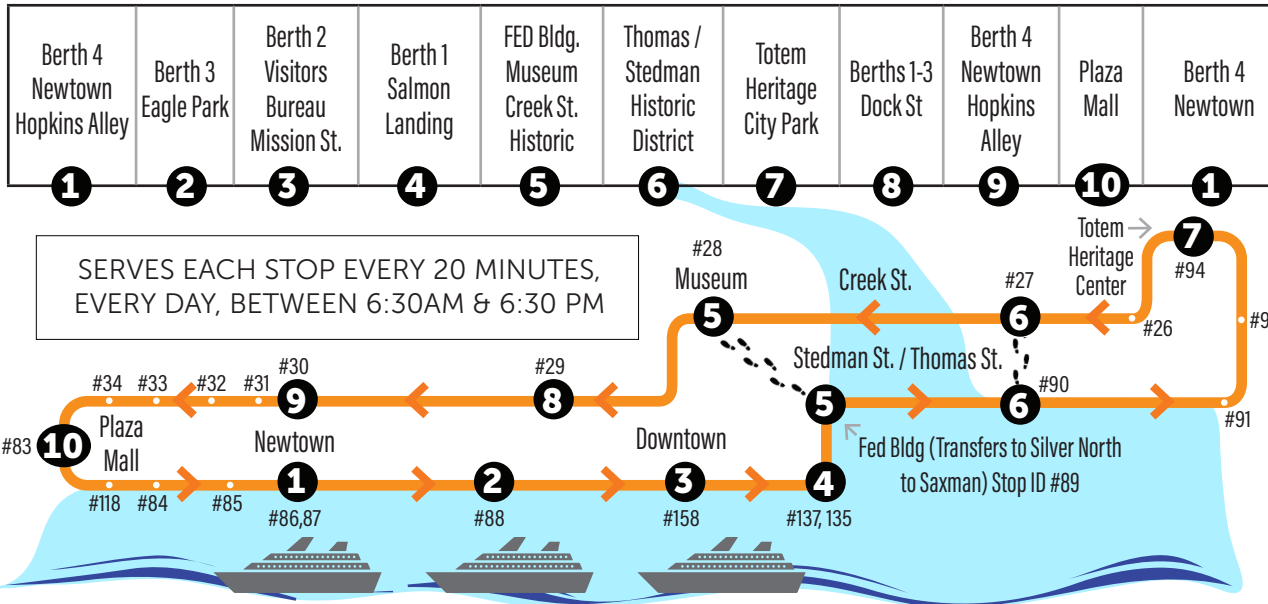

FREE DOWNTOWN SHUTTLE LOOP: 7 DAYS A WEEK DURING THE SUMMER

ROUTE MAP & TIME TABLE

- GREEN LINE: CITY LOOP
- SILVER LINE: BOROUGH / CITY LOOP
- FREE SHUTTLE: DOWNTOWN LOOP
- FRIDAY & SATURDAY EVENING SERVICE
- CLOVER PASS / ROOSEVELT DAILY COMMUTER