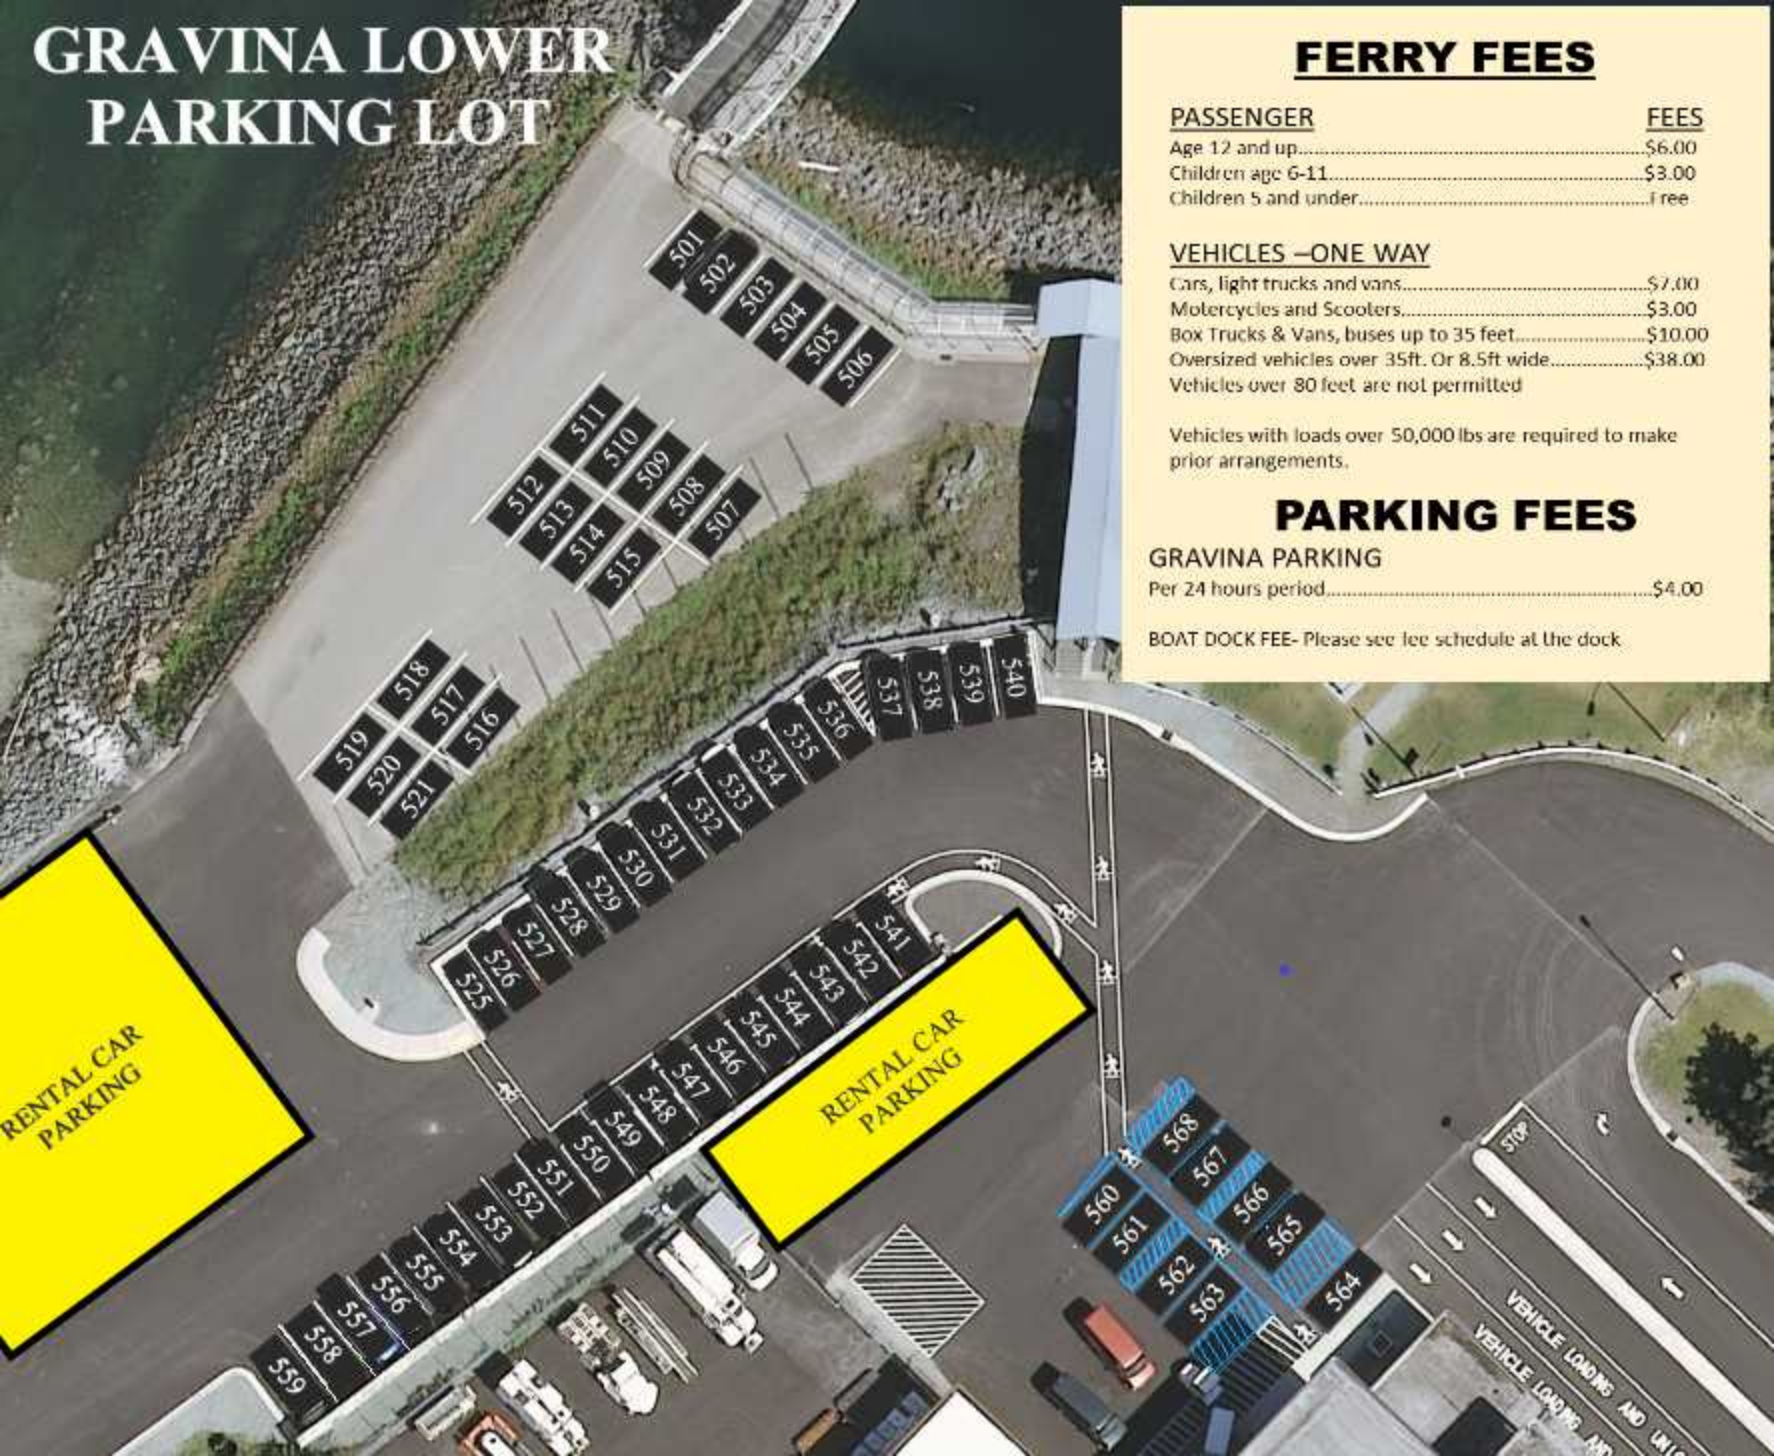

GRAVINA LOWER PARKING LOT

FERRY FEES

<u>PASSENGER</u>	<u>FEES</u>
Age 12 and up.....	\$6.00
Children age 6-11.....	\$3.00
Children 5 and under.....	Free

VEHICLES –ONE WAY

Cars, light trucks and vans.....	\$7.00
Motorcycles and Scooters.....	\$3.00
Box Trucks & Vans, buses up to 35 feet.....	\$10.00
Oversized vehicles over 35ft. Or 8.5ft wide.....	\$38.00
Vehicles over 80 feet are not permitted	

Vehicles with loads over 50,000 lbs are required to make prior arrangements.

PARKING FEES

GRAVINA PARKING	
Per 24 hours period.....	\$4.00

BOAT DOCK FEE- Please see fee schedule at the dock